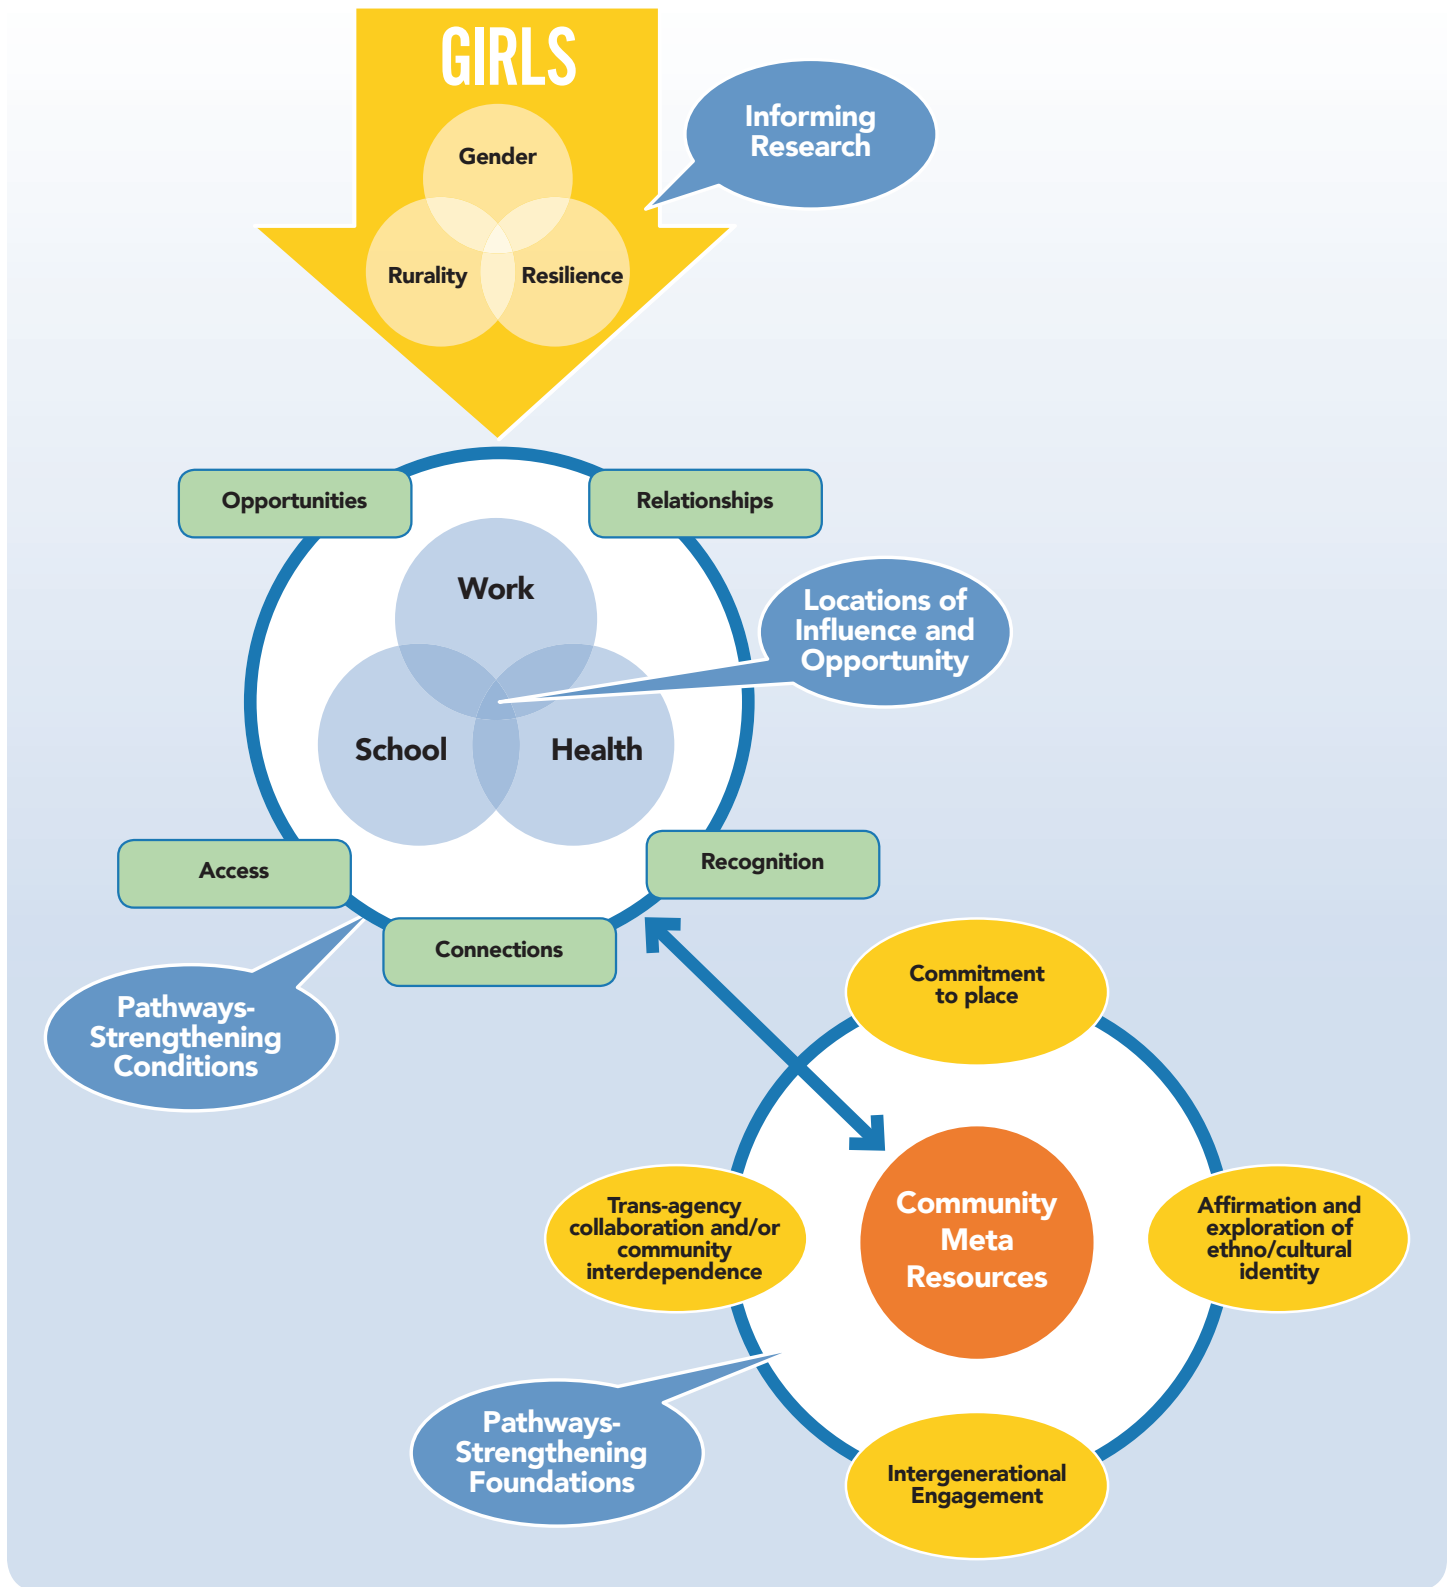

Resilient Rural Girls Research Framework

Lynn Aylward, Ph.D. • Deborah Day, Ph.D. • Kelly Dye, Ph.D.

Conseil de recherches en
sciences humaines du Canada

Canada

This research is supported by the Social Sciences and Humanities Research Council of Canada